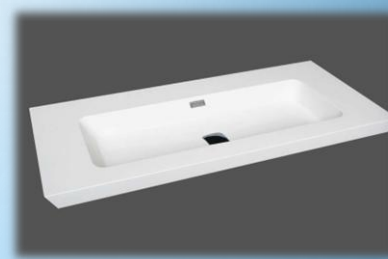

The background is a solid blue gradient with a bright, circular light effect in the upper center. Several realistic water droplets of various sizes are scattered across the corners and bottom edge, each with a white highlight and a soft shadow.

Lavabo

Lavabo

Gerber
MAXWELL
12831CHB
20" x 17"

Gerber
MAXWELL
Sur pied
12501B-29842B

Rubi
ARTO
RTO460BL
10" 1/4 x 18" 1/8

Lavabo (suite)

Bellati
BOSTON
LR457
18" x 18"

Bellati
DENVER
LR605
24" x 18"

Bellati
MEMPHIS
LR1205
48" x 18"

Lavabo (suite)

American Standard
STUDIO
0642001020
16"1/4 x 16"1/4

American Standard
STUDIO
0643001020
21"1/4 x 17"3/4

American Standard
BOXE
0504001020
23"1/4 x 17"1/2

Lavabo undermount