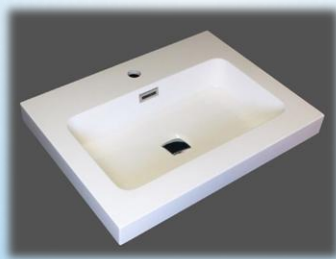

The background is a solid blue gradient with a bright, circular light effect in the upper center. Several realistic water droplets of various sizes are scattered across the corners and bottom edge, each with a white highlight and a soft shadow.

Lavabo

Lavabo

Gerber
MAXWELL
12831CHB
20" x 17"

Gerber
MAXWELL
Sur pied
12501B-29842B

Rubi
ARTO
RTO460BL
10" 1/4 x 18" 1/8

Lavabo (suite)

Bellati
BOSTON
LR457
18" x 18"

Bellati
DENVER
LR605
24" x 18"

Bellati
MEMPHIS
LR1205
48" x 18"

Lavabo (suite)

American Standard
STUDIO
0642001020
16"1/4 x 16"1/4

American Standard
STUDIO
0643001020
21"1/4 x 17"3/4

American Standard
BOXE
0504001020
23"1/4 x 17"1/2

Lavabo undermount