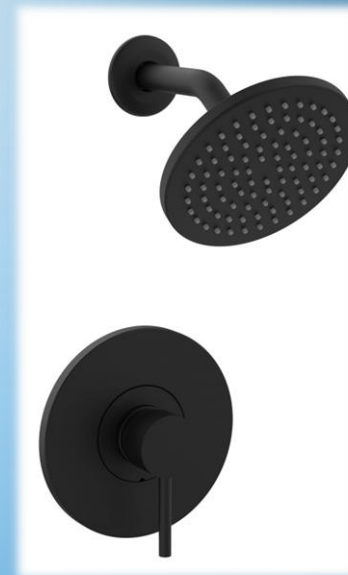

Bélanger SOURCE
SOU92VTMB