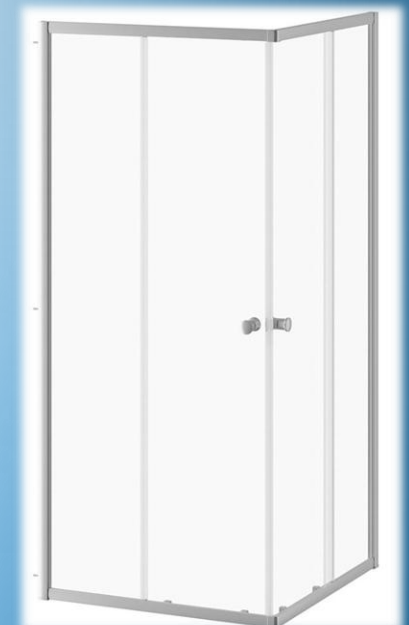

Base de douche (suite)

Base MAAX B3X
36" x 48"
36" x 60"

Base MAAX B3X
32" x 60"

Base MAAX B3X
36" x 36"

Base MAAX B3X
36" x 42"

Base de douche (suite)

Base Kalia KONCEPT
36" x 48"
36" x 60"

Base Kalia KONCEPT
36" x 36"

Base Kalia KONCEPT
32" x 60"

The background is a gradient of blue, lighter in the center and darker towards the edges. It is decorated with several realistic water droplets of various sizes, some with highlights and shadows, scattered across the top and bottom corners.

Porte de douche

Porte de douche 36"x36"

Maax
RADIA

Maax
MANHATTAN

Neptune
AZELIA

Kalia
KONTACT

Porte de douche 36"

Maax
PIVOLOCK

Maax
REVEAL 71

Neptune
AZELIA

Porte de douche 36" et 36"x36" noire

Maax
REVEAL 71

Maax
RADIA

Maax
MANHATTAN

Porte de douche néo-angle

Maax
SILOUHETTE