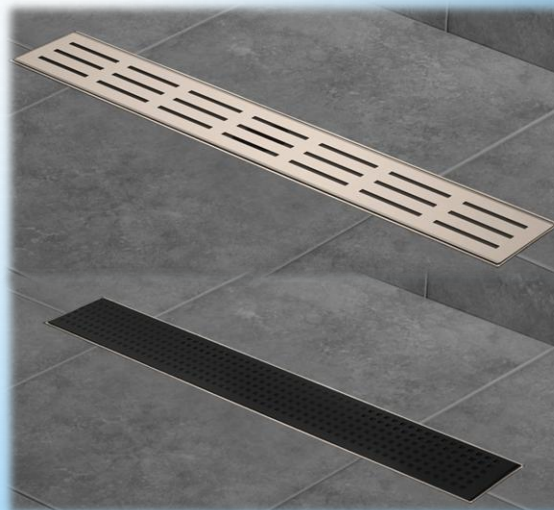

Base Kalia KONCEPT
32" x 60"

The background is a gradient of blue, lighter in the center and darker towards the edges. It is decorated with several realistic water droplets of various sizes, some with highlights and shadows, scattered across the top and bottom corners.

Accessoire de douche

Niche de douche

Niche Nautika 12" x 24"

Niche Nautika 12" x 12"

Drain de douche

Drain de douche Maax

Drain linéaire
Zitta

Drain de douche OS & B