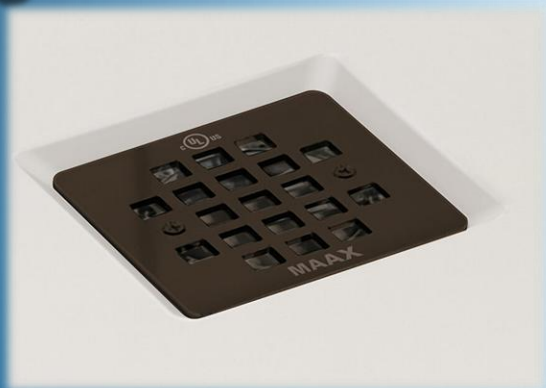

Base Kalia KONCEPT
32" x 60"

The background is a gradient of blue, lighter in the center and darker towards the edges. It is decorated with several realistic water droplets of various sizes, some with highlights and shadows, scattered across the top and bottom corners.

Accessoire de douche

Niche de douche

Niche Nautika 12" x 24"

Niche Nautika 12" x 12"

Drain de douche

Drain de douche Maax

Drain linéaire
Zitta

Drain de douche OS & B

Porte de douche

Porte de douche 36"x36"

Maax
RADIA

Maax
MANHATTAN

Neptune
AZELIA

Kalia
KONTACT

Porte de douche 36"

Maax
PIVOLOCK