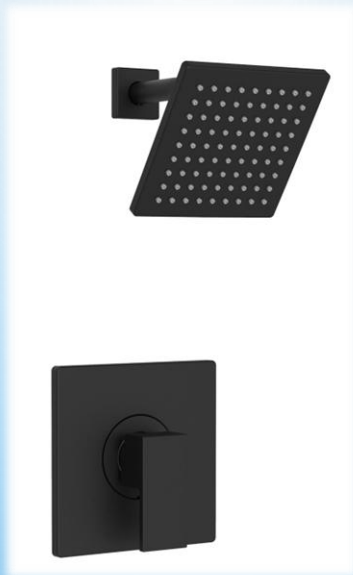

Maax
HALO
48''
60''

Kalia
KONCEPT 3
48''
60''

Porte de douche 42" et 36"x42"

Maax
REVEAL SLEEK
42"

Maax
REVEAL SLEEK
42"
noire

Maax
REVEAL SLEEK
36" x 42"

Maax
REVEAL SLEEK
36" x 42"
noire

The background is a gradient of blue, lighter in the center and darker towards the edges. It is decorated with several realistic water droplets of various sizes, some with highlights and shadows, scattered across the surface.

Robinet de douche

Robinet de douche

Bélangier QUICK
92SVTCP

Bélangier KARA
KAR92VTCP

Bélangier AXO
AXO92VTCP2

Bélangier SOURCE
SOU92CP2

Robinet de douche (suite)

Bélanger KARA
KAR92VTMB