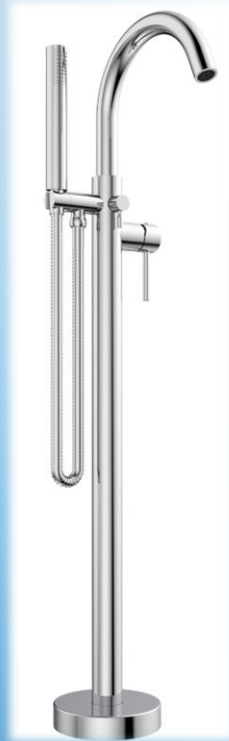

Bélanger SOURCE
SOU45CP