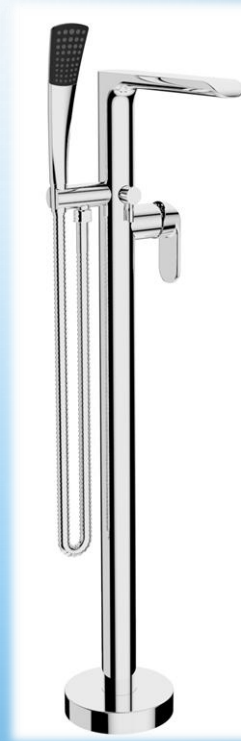

# Bain autoportant (suite)

Nautika COZZA  
32"x 60"  
2 morceaux

Nautika MESSI  
32" x 60"  
1 morceau

Nautika OSTRAL  
32" x 63"  
2 morceaux

Nautika  
RONALDO  
32" x 60"  
1 morceau

The background is a gradient of blue, lighter in the center and darker towards the edges. It is decorated with several realistic water droplets of various sizes, some with highlights and shadows, scattered across the surface.

***Robinet de bain  
autoportant***

# Robinet de bain autoportant

Bélanger AXO  
AXO45CP

Bélanger SOURCE  
SOU45CP

Bélanger KARA  
KAR45CP

Bélanger KARA  
KAR45MB