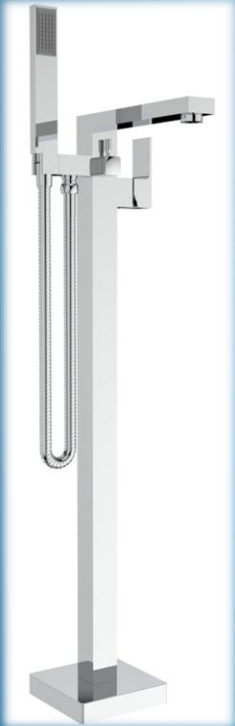

Robinet de bain autoportant

Bélanger AXO
AXO45CP